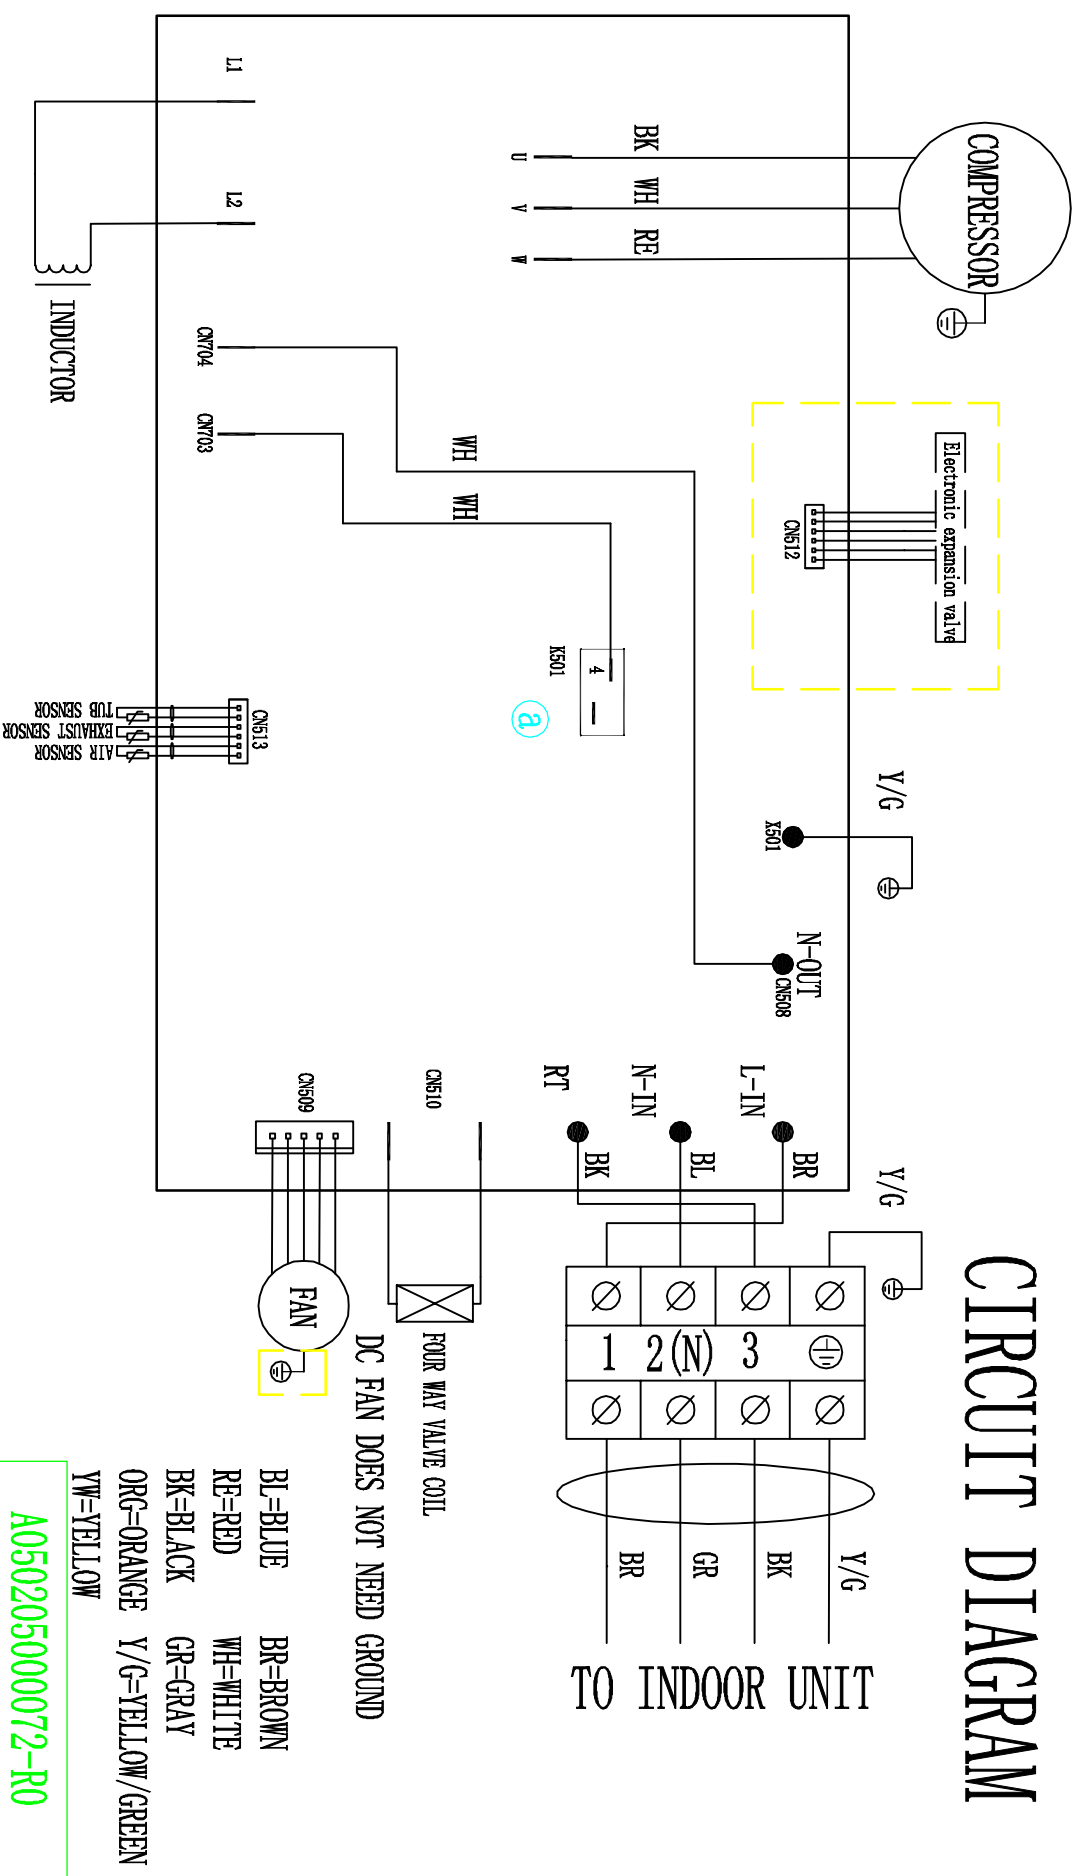

CIRCUIT DIAGRAM

TO INDOOR UNIT

- BL=BLUE
- RE=RED
- BK=BLACK
- ORG=ORANGE
- YW=YELLOW
- BR=BROWN
- WH=WHITE
- GR=GRAY
- Y/G=YELLOW/GREEN

A050205000072-R0